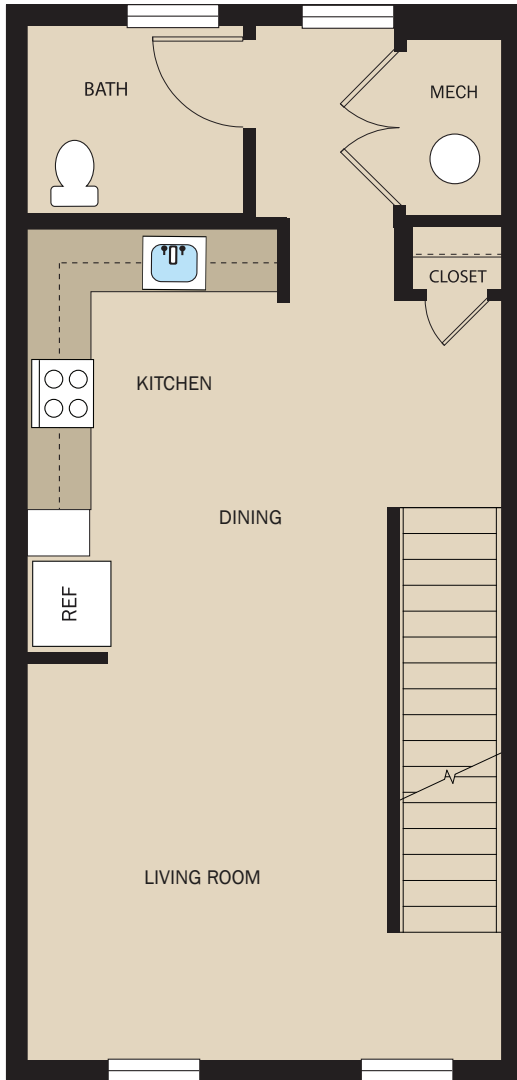

Legacy Landing

SF - 2C/2D
3 Bedroom | 2 Bath
1,022 SF

Lower

Upper

PENNROSE
Bricks & Mortar | Heart & Soul

Legacy Landing
1515 Ivy Avenue
Newport News, VA 23607
LegacyLandingNN.com