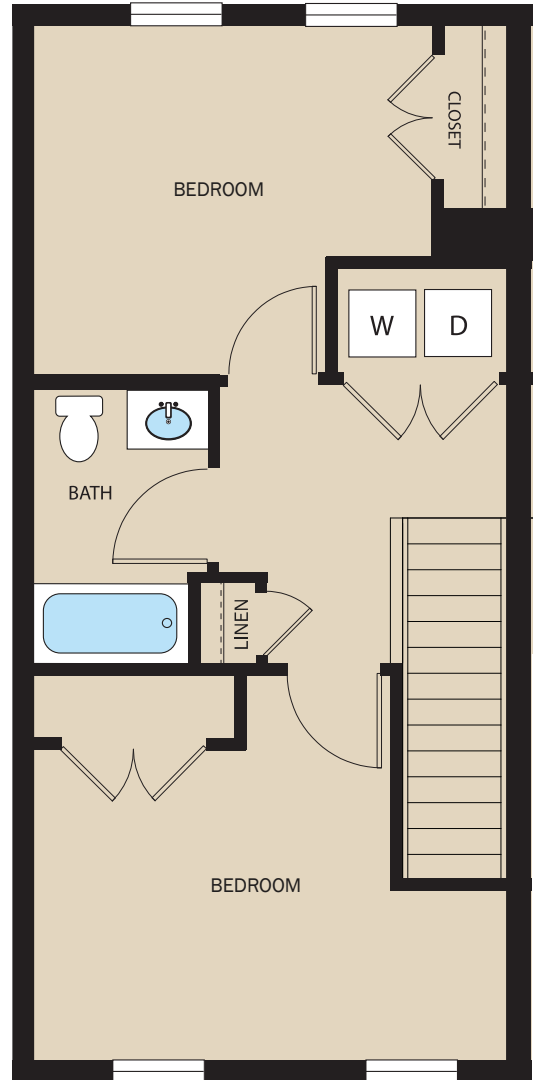

Legacy Landing

SF - 2C/2D
3 Bedroom | 2 Bath
1,022 SF

Lower

Upper

PENNROSE
Bricks & Mortar | Heart & Soul

Legacy Landing
1515 Ivy Avenue
Newport News, VA 23607
LegacyLandingNN.com