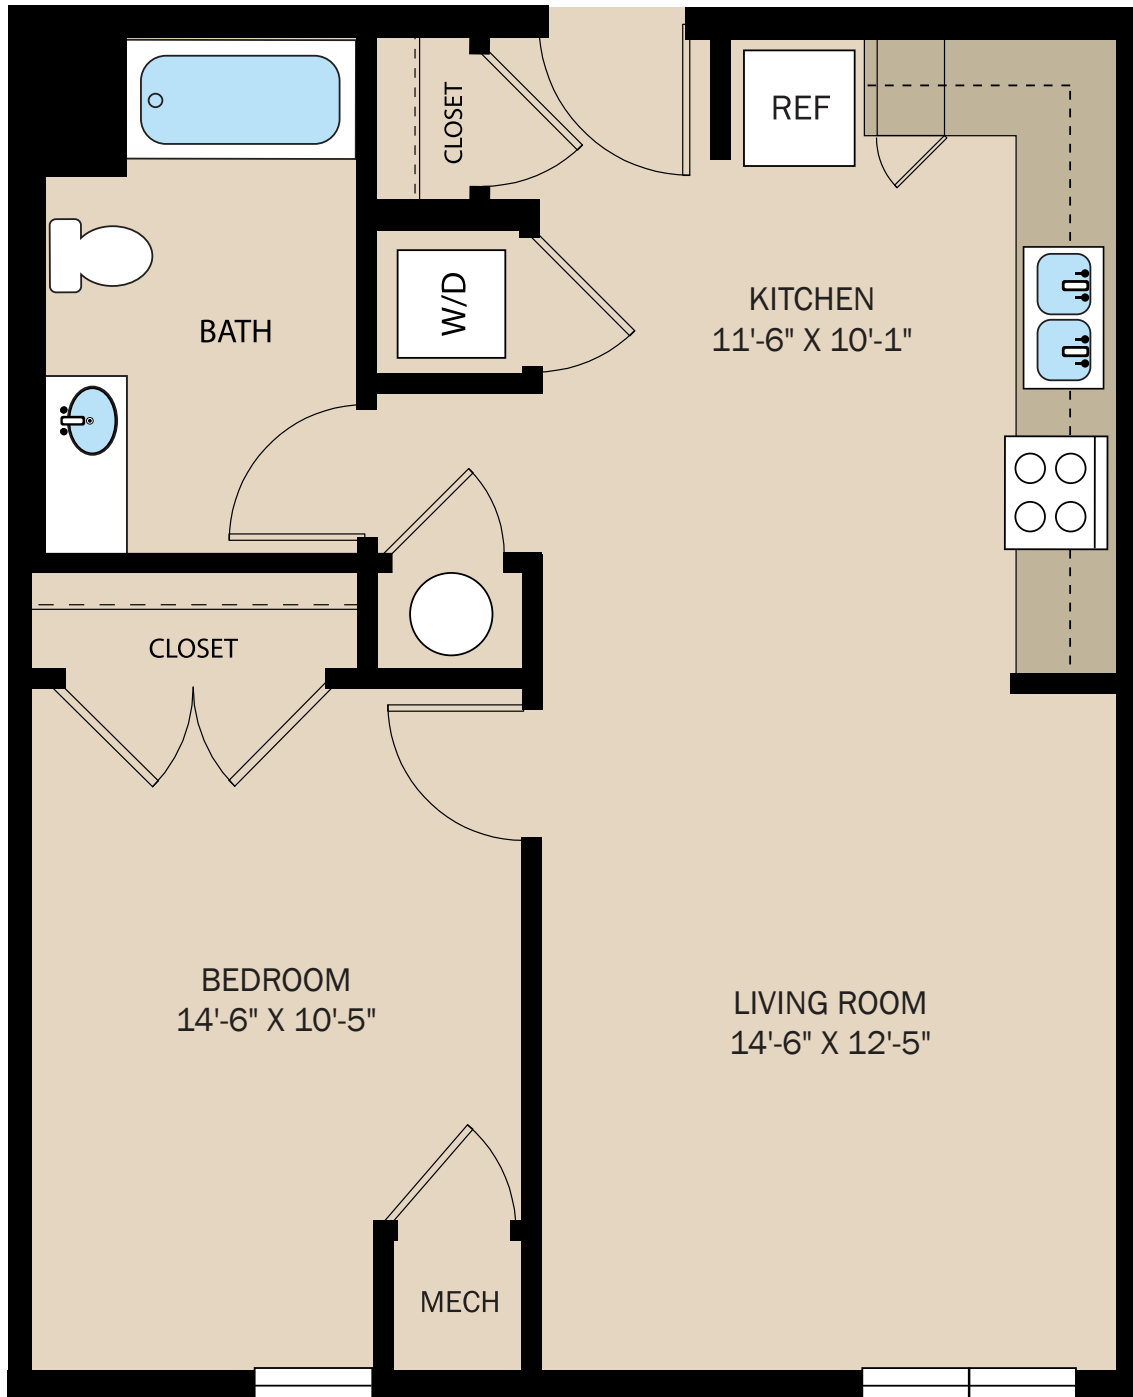

UNIT A1

1 BR / 1 BA

660 SF

(P) 404.282.7164

(E) McAuleyStation@pennrose.com

McAuleyStation.com

McAuley Station

375 Gartrell Street SE
Atlanta, GA 30312