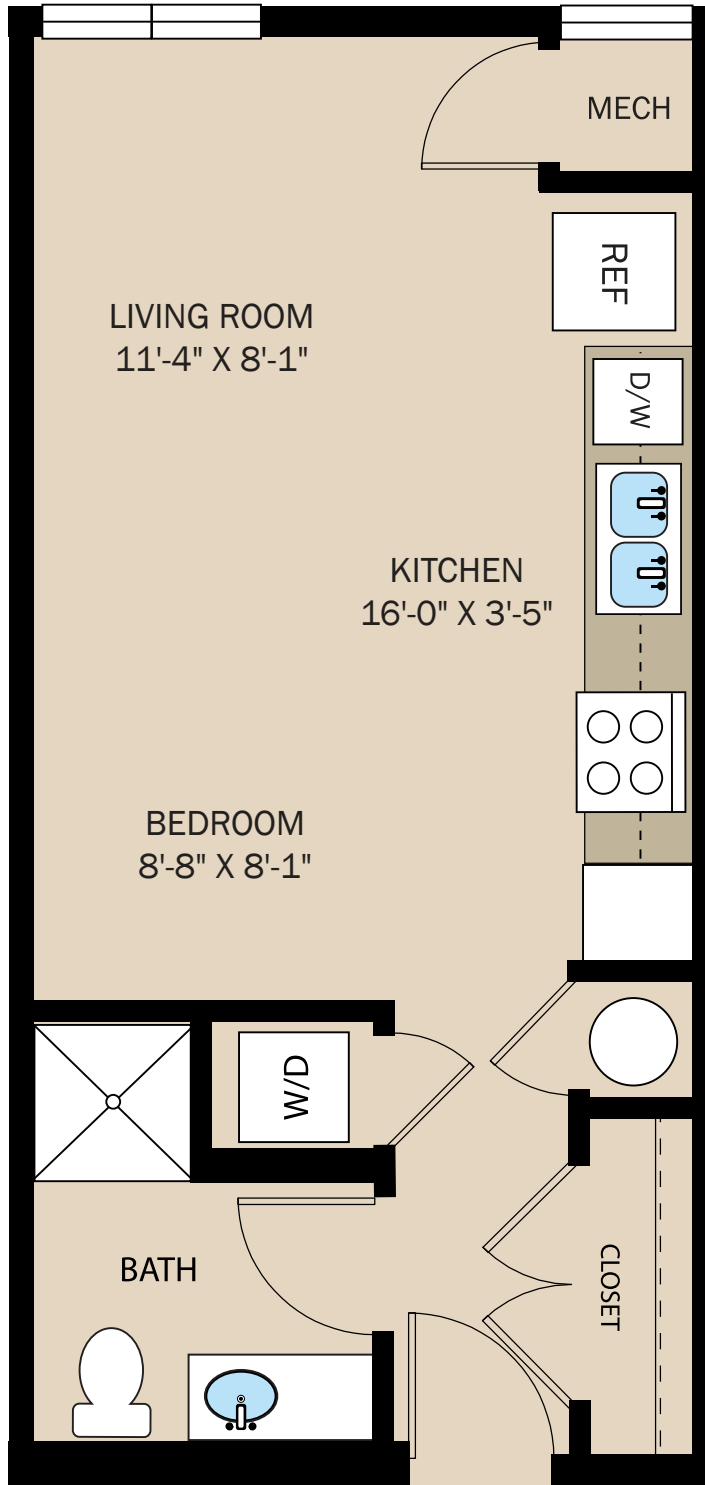

UNIT S1 Alt

0 BR / 1 BA

404 SF

(P) 404.282.7164

(E) McAuleyStation@penrose.com

McAuleyStation.com

McAuley Station

375 Gartrell Street SE
Atlanta, GA 30312