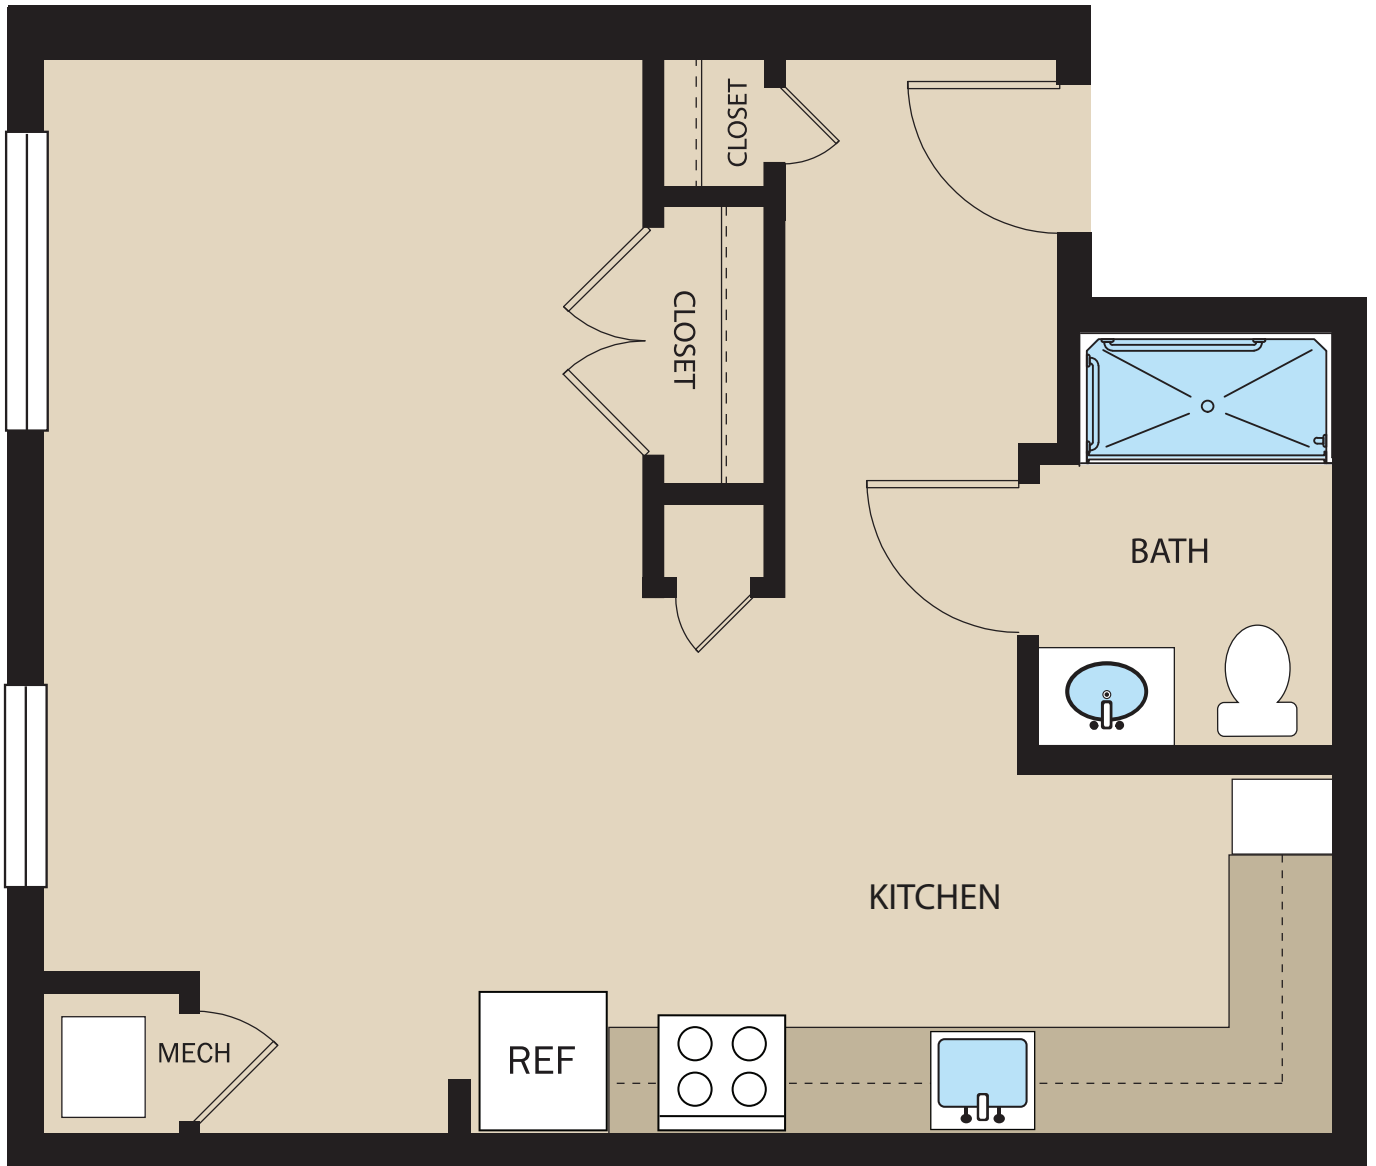

E2

Studio
505 SF

(P) 267.857.9501
(E) ManAnHouse@penrose.com
ManAnHouse.com

Man An House 萬安樓

217 N. 9th Street
Philadelphia, PA 19121