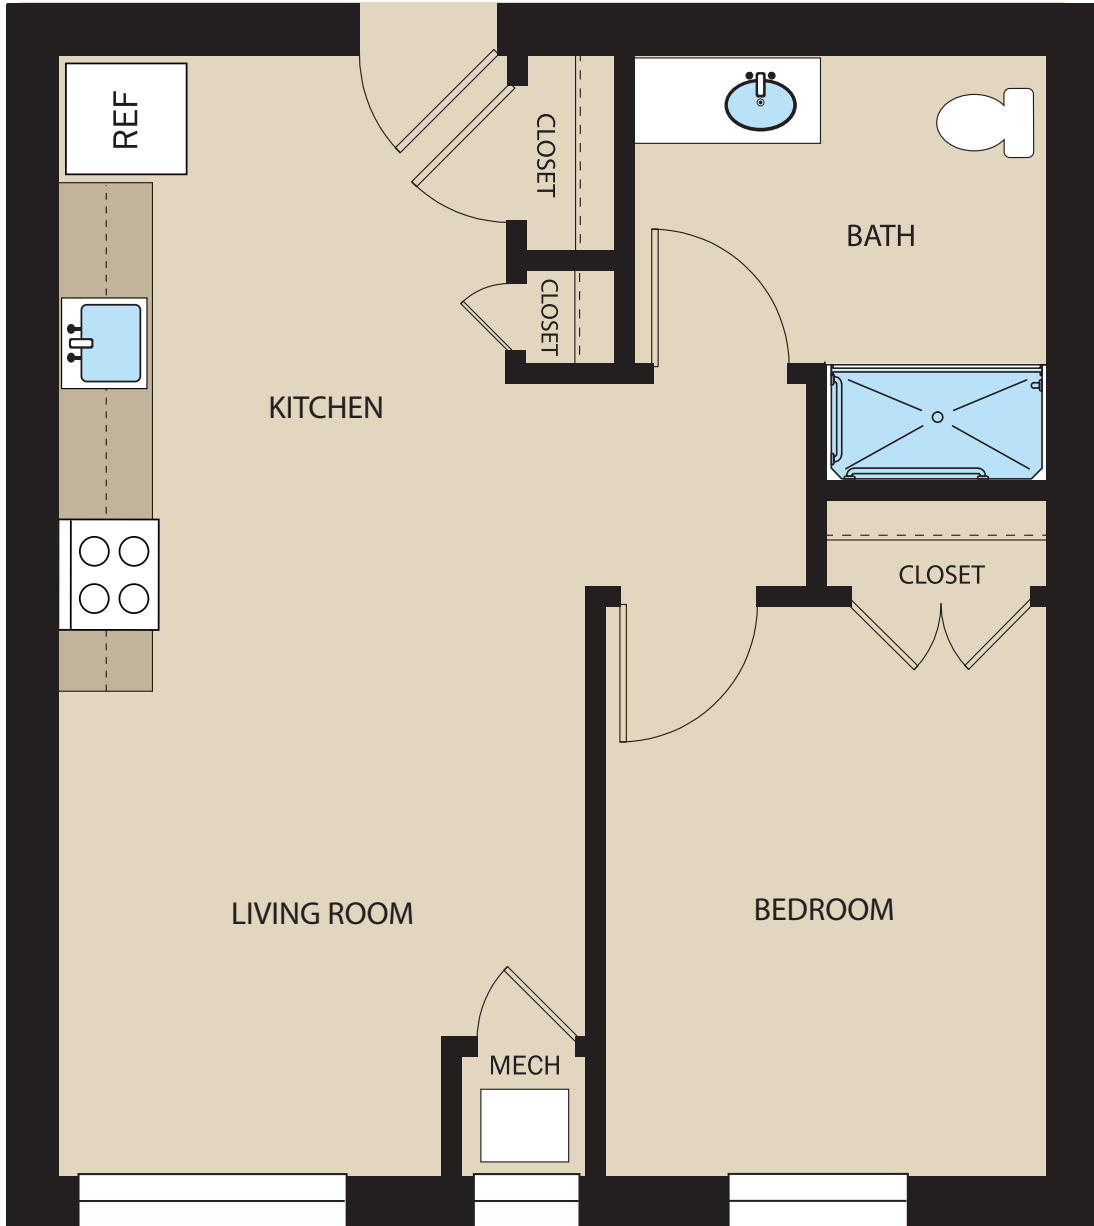

1A

1 BR / 1 BA

550 SF

(P) 267.857.9501

(E) ManAnHouse@penrose.com

ManAnHouse.com

Man An House 萬安樓

217 N. 9th Street
Philadelphia, PA 19121