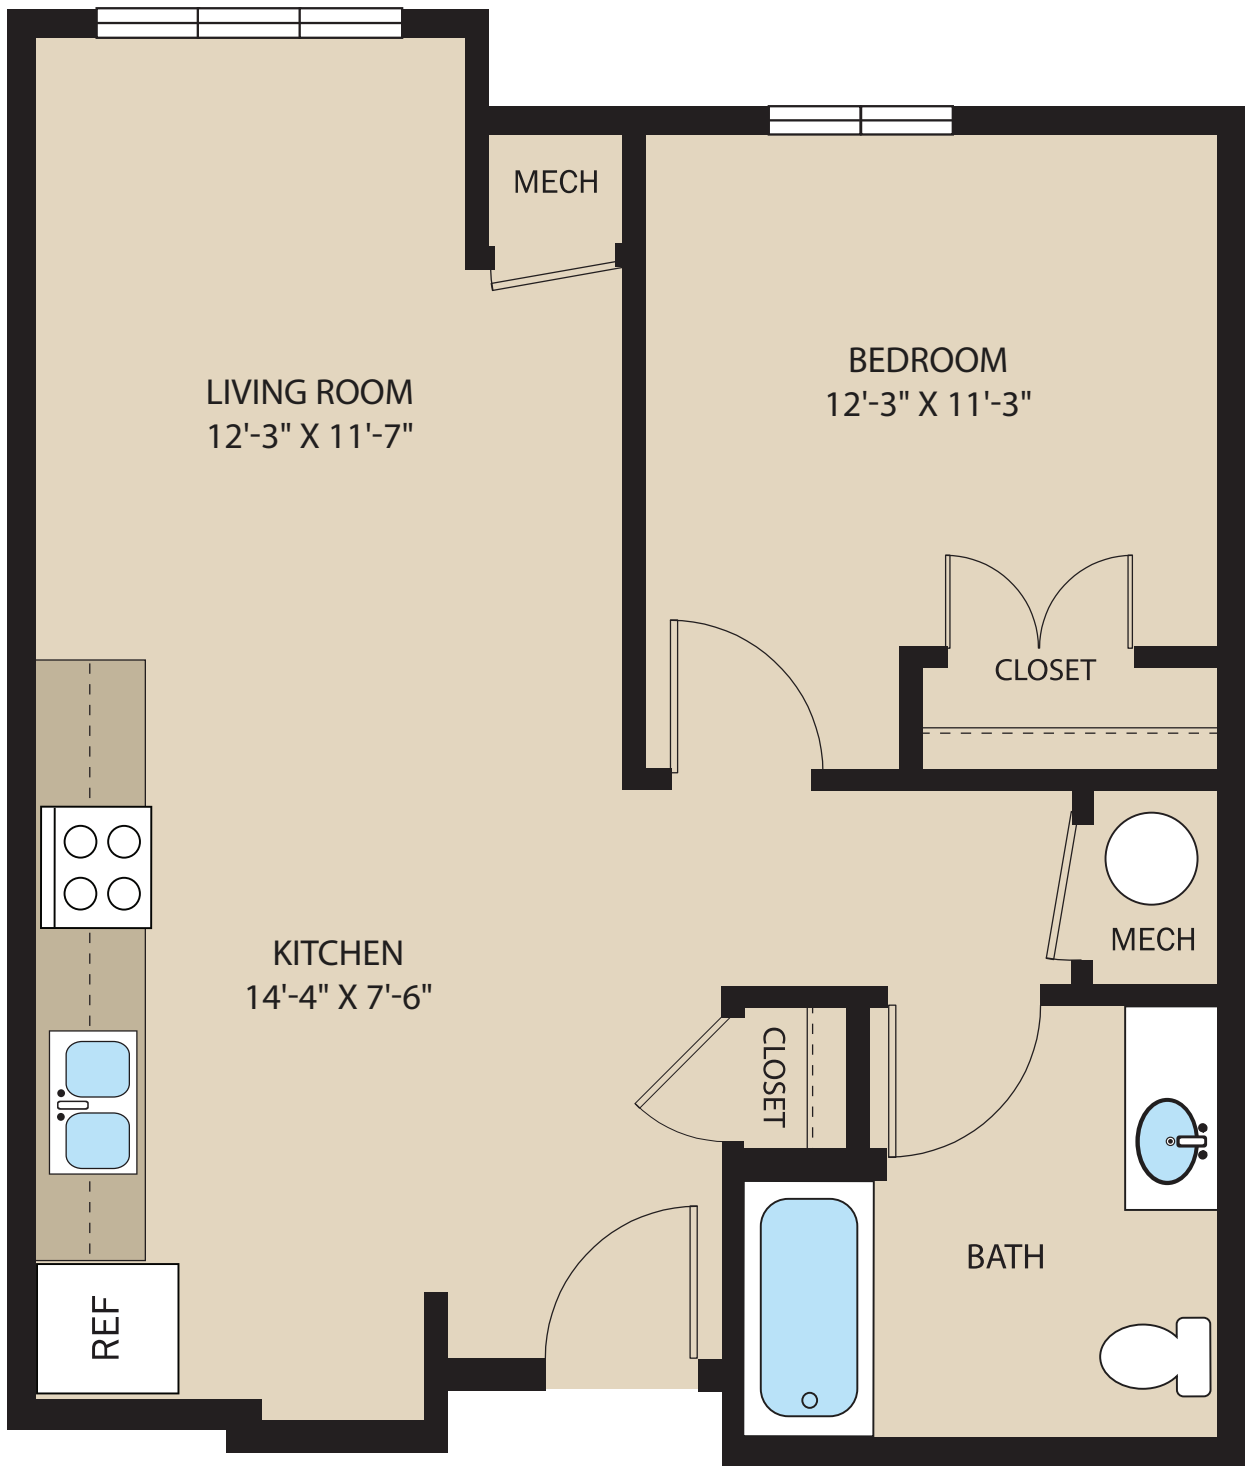

UNIT A1.5

1 BR / 1 BA

612 SF

(P) 901.805.2341
(E) Edgeview@penrose.com
EdgeviewatLegendsPark.com

**Edgeview at
Legends Park**
981 Peach Ave.
Memphis, TN 38105