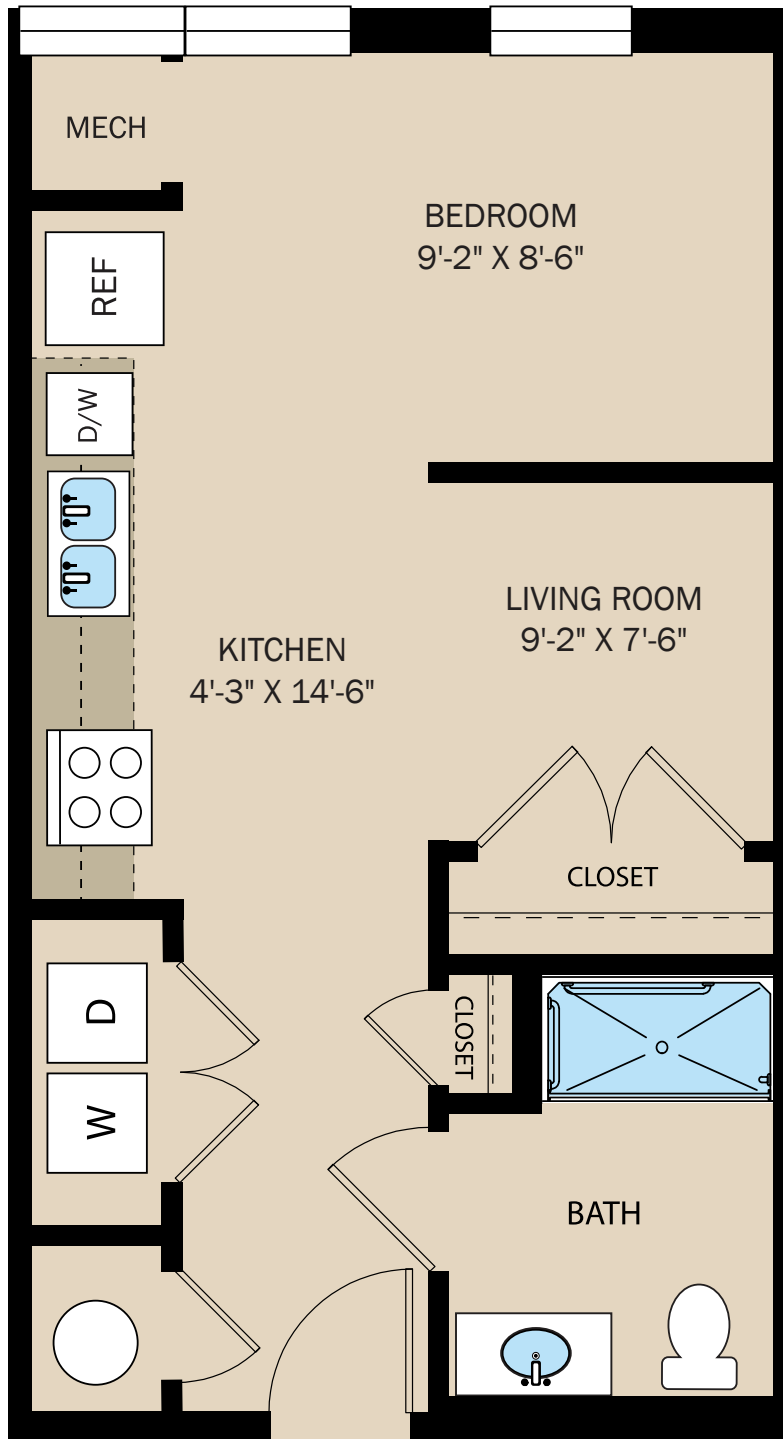

UNIT M1-0

0 BR / 1 BA

445 SF

(P) 404.282.7164

(E) McAuleyStation@pennrose.com

McAuleyStation.com

McAuley Station

375 Gartrell Street SE
Atlanta, GA 30312