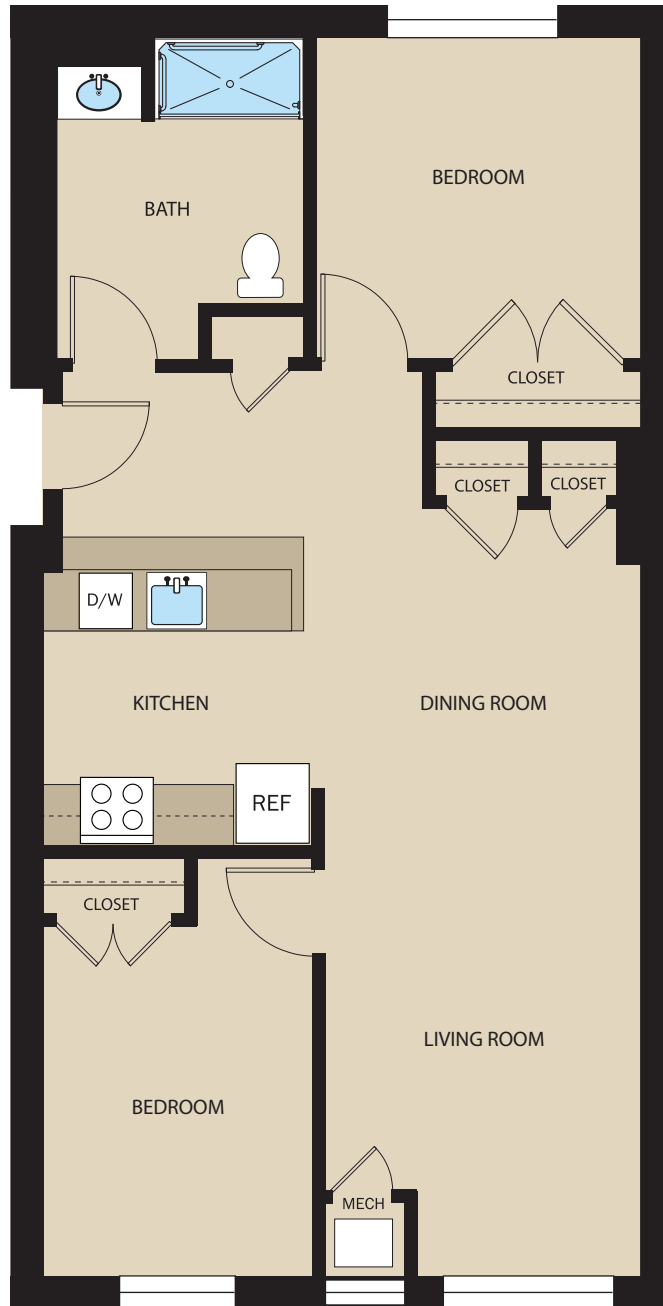

# 2A

2 BR / 1 BA

890 SF

(P) 267.857.9501

(E) ManAnHouse@penrose.com

ManAnHouse.com

Man An House 萬安樓

217 N. 9th Street  
Philadelphia, PA 19121