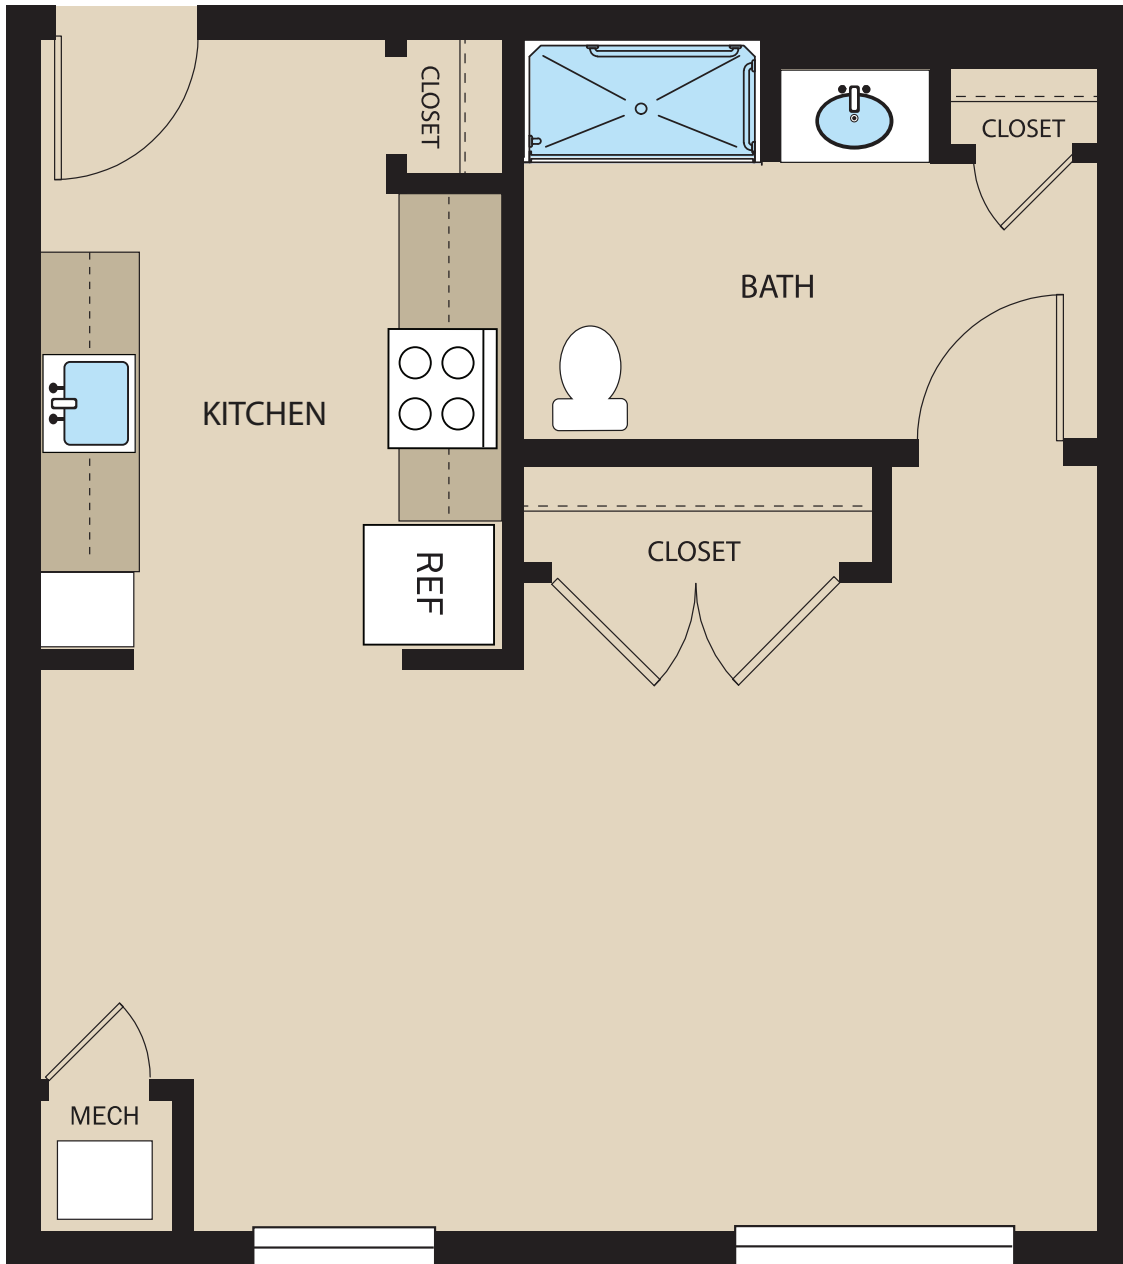

E3

Studio
540 SF

(P) 267.857.9501
(E) ManAnHouse@penrose.com
ManAnHouse.com

Man An House 萬安樓

217 N. 9th Street
Philadelphia, PA 19121