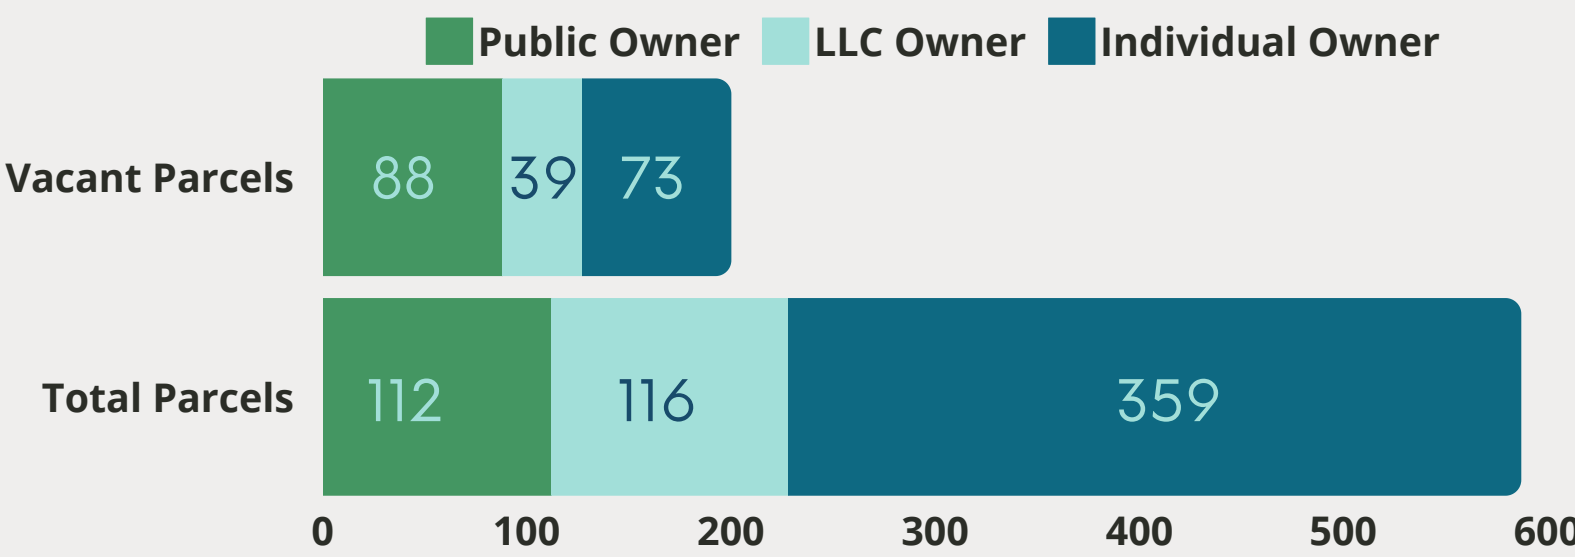

Strawberry Mansion Village Townhomes By The Numbers

The Strawberry Mansion Village Development includes a midrise building at 33rd and Diamond Streets and townhomes across eight scattered sites. Within the 11 blocks where the scattered townhomes are...

THERE ARE A TOTAL OF
587 Parcels

totaling
**500,180 SF
(11.48 acres)**

200

OF THOSE PARCELS
ARE VACANT

totaling
**181,732 SF
(4.17 acres)**

The **21** vacant parcels proposed for the Strawberry Mansion Village Townhomes represent...

OF TOTAL VACANT PARCELS

OF TOTAL PARCELS

FURTHER BREAKDOWN OF THE PARCELS BELOW

means at least **67** currently vacant parcels within the target area (**76%**) can be available for
FUTURE HOMEOWNERSHIP

76%