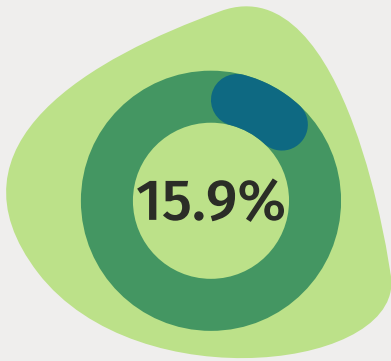

THERE ARE A TOTAL OF
587 Parcels

totaling
**500,180 SF
(11.48 acres)**

200

OF THOSE PARCELS
ARE VACANT

totaling
**181,732 SF
(4.17 acres)**

The **21** vacant parcels proposed for the Strawberry Mansion Village Townhomes represent...