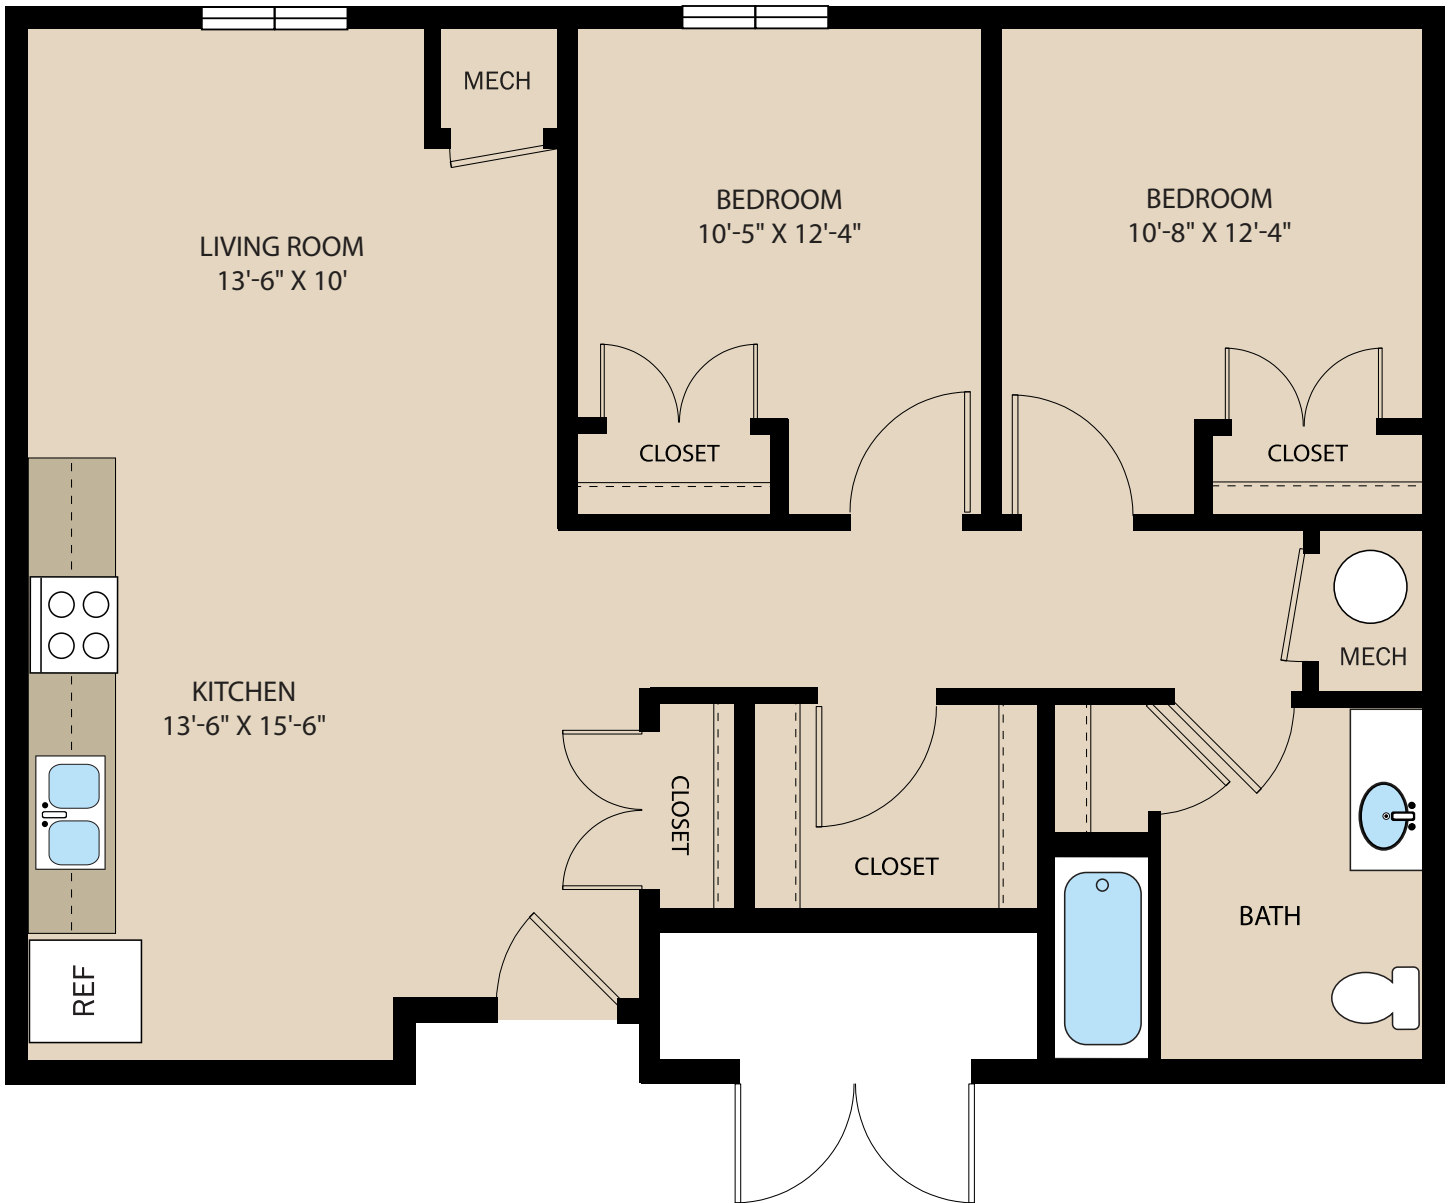

UNIT B1.1

1 BR / 1 BA

892 SF

(P) 901.805.2341
(E) Edgeview@penrose.com
EdgeviewatLegendsPark.com

**Edgeview at
Legends Park**
981 Peach Ave.
Memphis, TN 38105