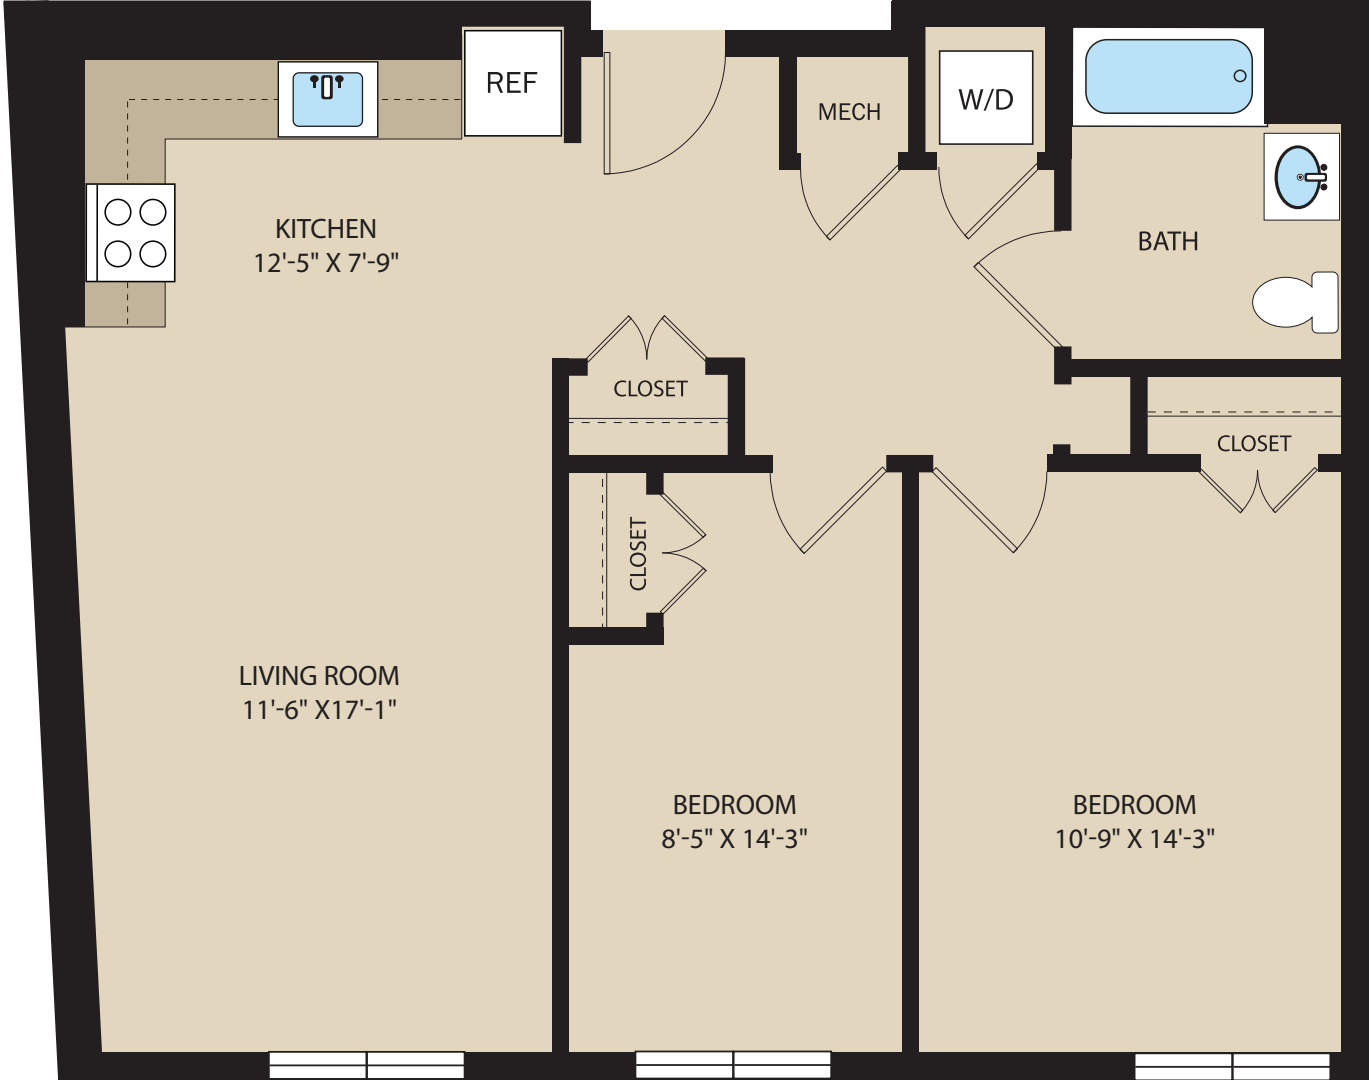

2 BEDROOM

2 BR / 1 BA

831 SF (Avg.)

(P) 518.308.4236
TaylorAptsNY.com
(E) TaylorApts@penrose.com

150 River Street
Troy, NY 12180