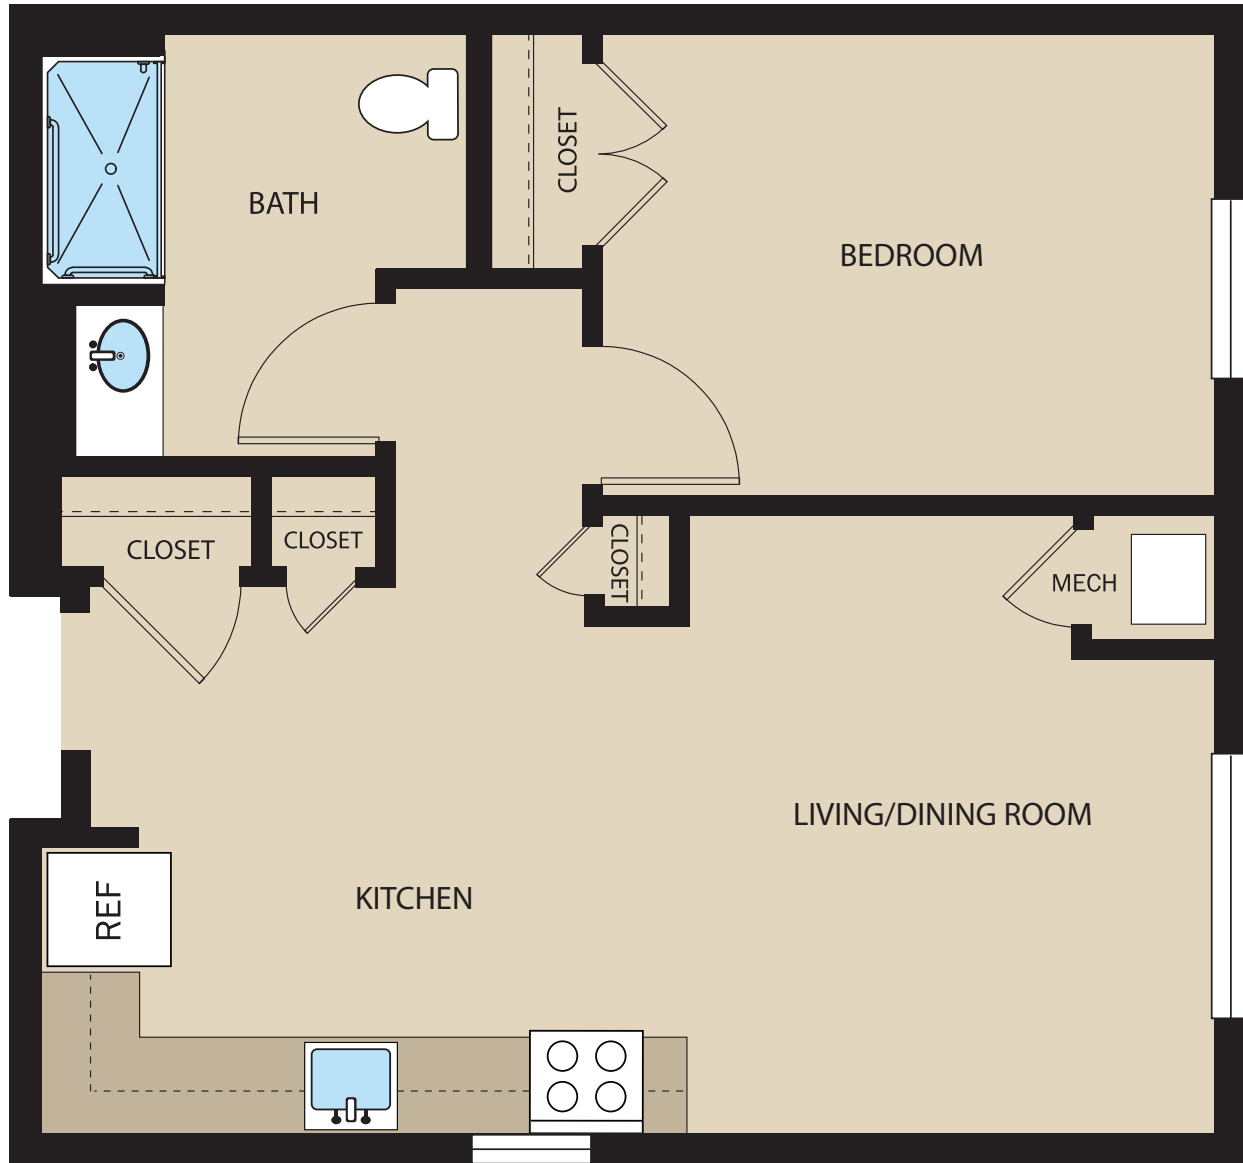

1C

1 BR / 1 BA

605 SF

(P) 267.857.9501

(E) ManAnHouse@penrose.com

ManAnHouse.com

Man An House 萬安樓

217 N. 9th Street
Philadelphia, PA 19121