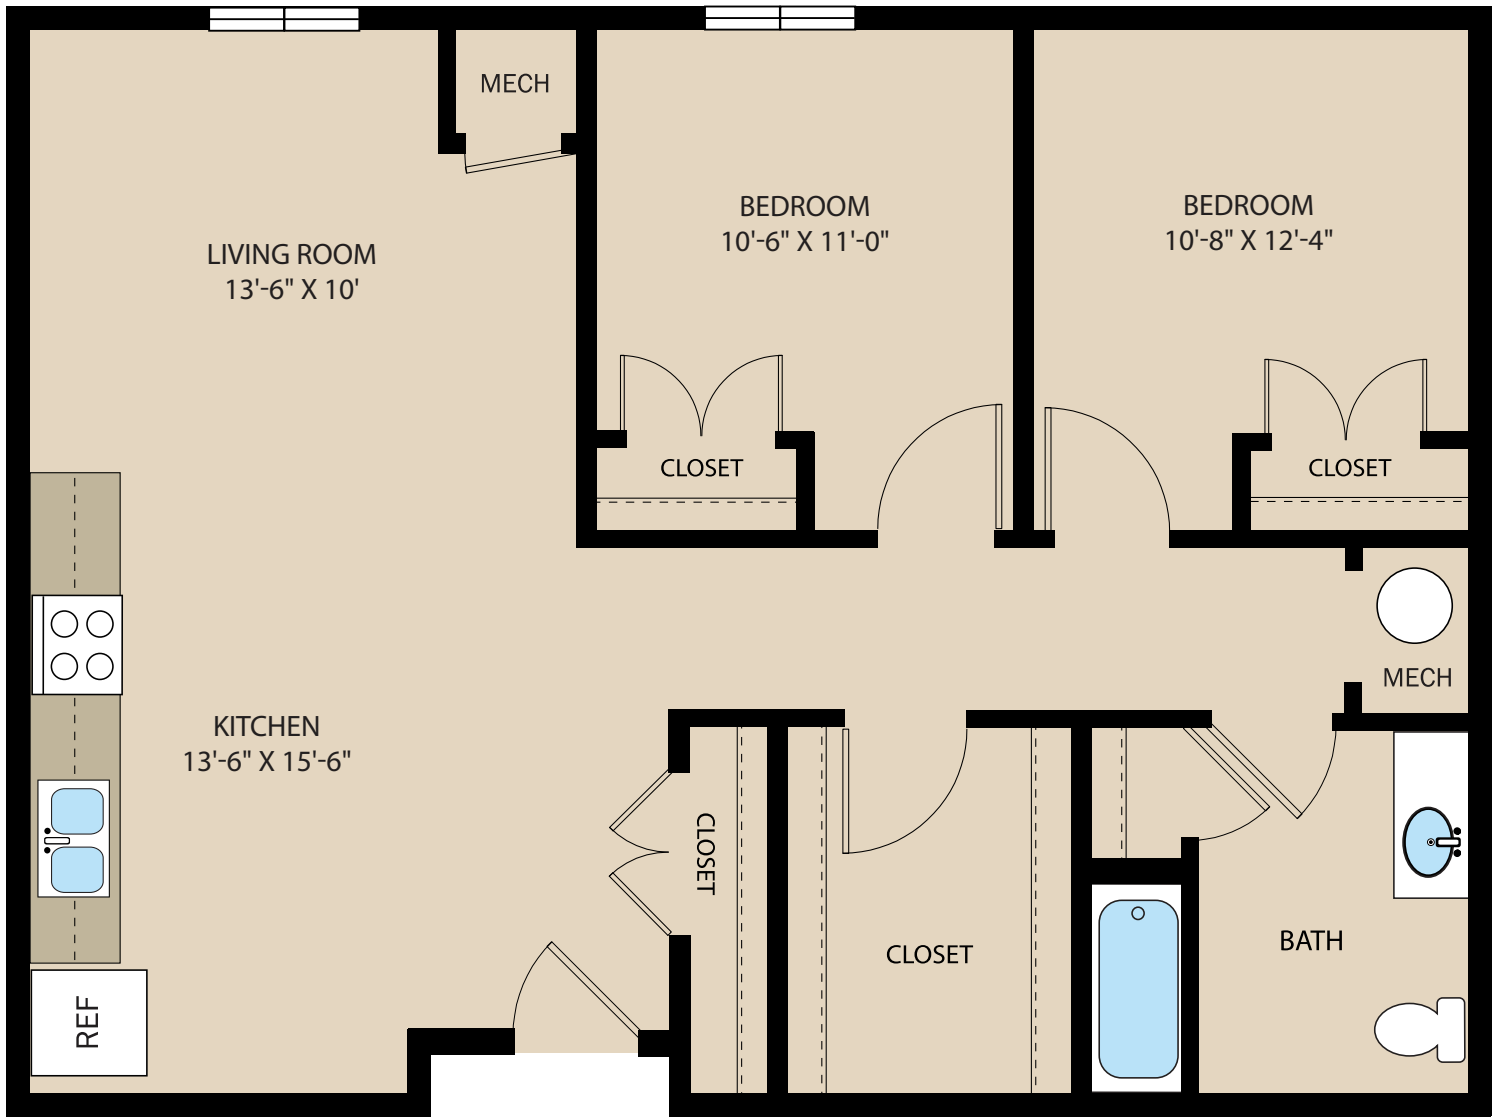

UNIT B1.2

1 BR / 1 BA

898 SF

(P) 901.805.2341
(E) Edgeview@penrose.com
EdgeviewatLegendsPark.com

**Edgeview at
Legends Park**
981 Peach Ave.
Memphis, TN 38105