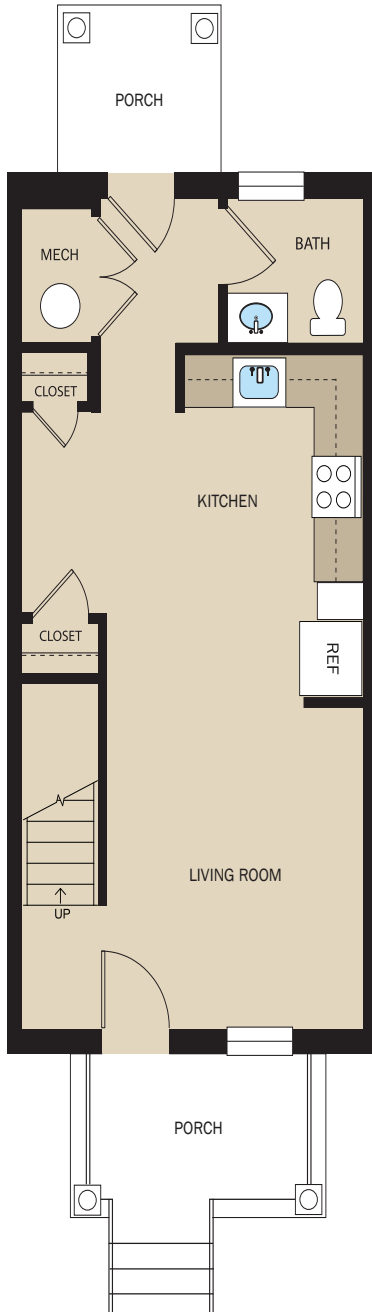

Legacy Landing

TH 2 – 1st & 2nd
2 Bedroom | 2 Bath
962 SF

Lower

Upper

PENNROSE
Bricks & Mortar | Heart & Soul

Legacy Landing
1515 Ivy Avenue
Newport News, VA 23607
LegacyLandingNN.com