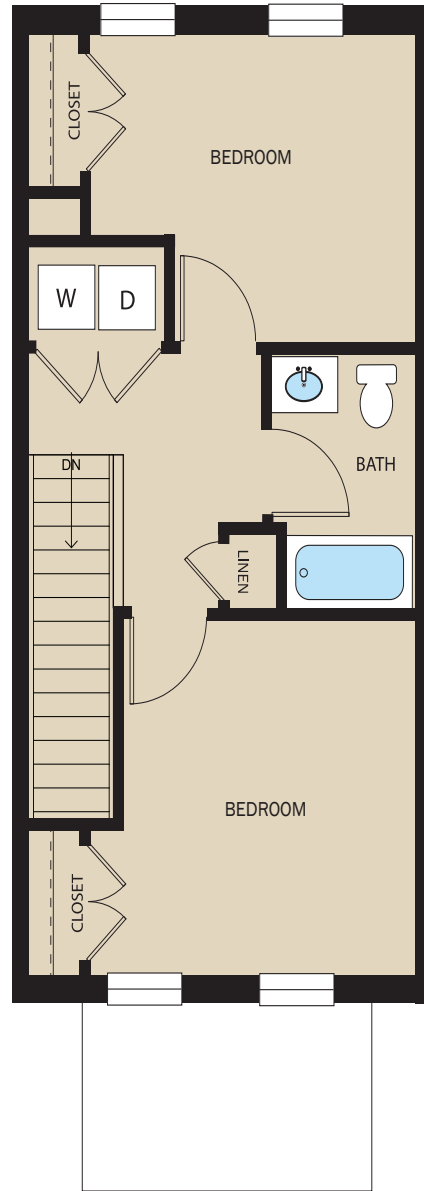

Legacy Landing

TH 2 – 1st & 2nd
2 Bedroom | 2 Bath
962 SF

Lower

Upper

PENNROSE
Bricks & Mortar | Heart & Soul

Legacy Landing
1515 Ivy Avenue
Newport News, VA 23607
LegacyLandingNN.com